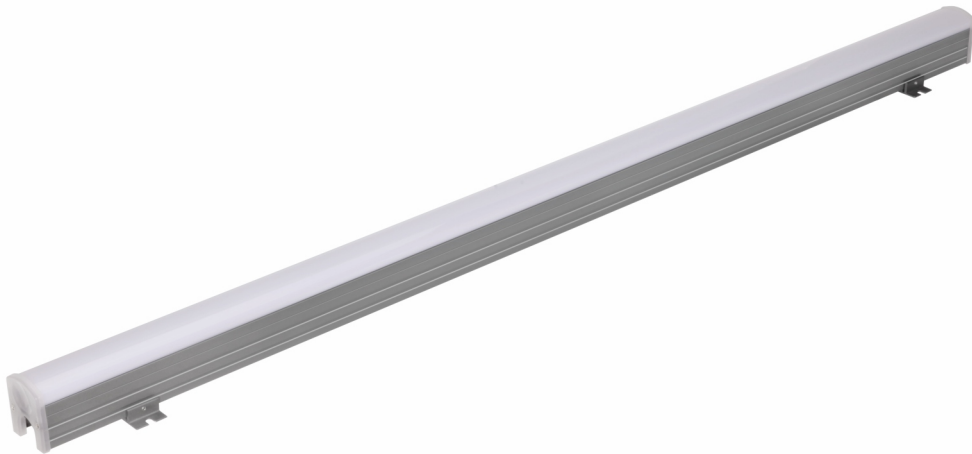

# LED Linear Light

### Description

With the continuous development of urbanization, LED Linear lights are used more and more in urban lighting projects. They are very practical and can be freely matched to highlight the outline of buildings, or to make digital screen effects.

### Features

- \* Unique structure, simple and beautiful appearance, waterproof design with full sealant potting, and protection level of IP65;
- \* 6063 aluminum alloy fixture, SUS304 stainless steel screw, multiple installation methods, surface electrostatic spraying paint, strong corrosion resistance, making it suitable for harsh outdoor environments;
- \* It has the excellent optical performance, and the external anti-UV PC cover can effectively improve the uniformity of light mixing effects;
- \* The integration of monochromatic/RGB/RGBW supports DMX512 control system; concise wiring makes the fixture installation and maintenance more convenient;
- \* Electronic constant current program design ensures more stable performance; the seamless structure design is adopted.

### Specifications

Model	TL-LH2204
Input voltage/power	DC24V/50Hz/10W
Number of LED lamp bead/light source	San'an 5050/48PCS
Beam angle	120°
Color temperature	RGB
Control method	DMX512/8 bands
Installation method	Fixed (fastener is optional)
IP level	IP65
Fixture size (L×W×H)	1000×40×50mm
Net weight	0.7KG
Certificate	CE/ROHS