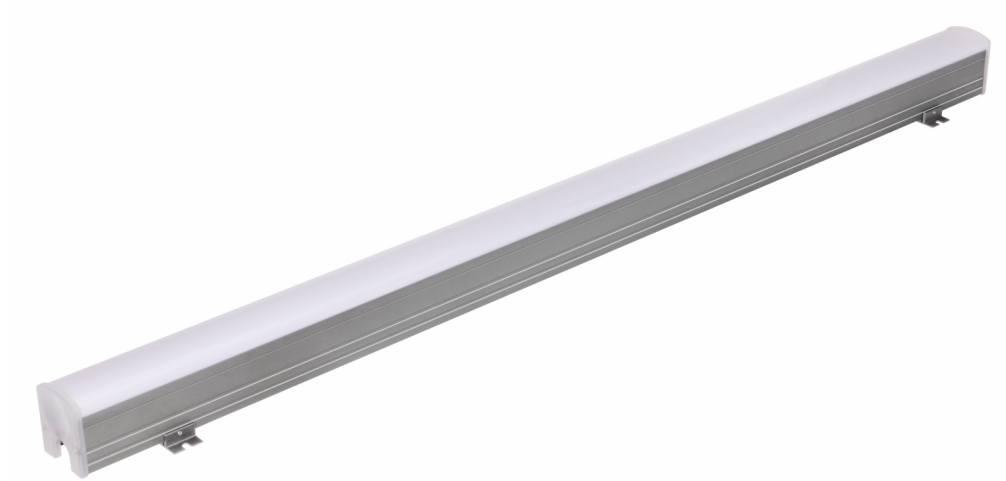

# LED Linear Light

### Description

With the continuous development of urbanization, LED linear lights are used more and more in urban lighting projects. They are very practical and can be freely matched to highlight the outline of buildings, or to make digital screen effects.

### Features

- \* Unique structure, simple and beautiful appearance, waterproof design with full sealant potting, and protection level of IP65;
- \* 6063 aluminum alloy fixture, SUS304 stainless steel screw, multiple installation methods, surface electrostatic spraying paint, strong corrosion resistance, making it suitable for harsh outdoor environments;
- \* It has the excellent optical performance, and the external anti-UV PC cover can effectively improve the uniformity of light mixing effects;
- \* The integration of monochromatic/RGB/RGBW supports DMX512 control system; concise wiring makes the fixture installation and maintenance more convenient;
- \* Electronic constant current program design ensures more stable performance; the seamless structure design is adopted.

### Specifications

Model	TL-LH2306
Input voltage/power	DC24V/50Hz/3W
Number of LED lamp bead/light source	San'an 5050/12PCS
Beam angle	120°
Color temperature	RGB
Control method	DMX512/2 bands
Installation method	Fixed (fastener is optional)
IP level	IP65
Fixture size (L×W×H)	300×50×60mm
Net weight	0.4KG
Certificate	CE/ROHS